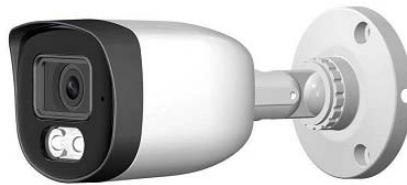

Scheda Tecnica

Telecamera TECNOACCESSORI®

modello TC-8045C-POE

Main Feature:

*Module Solution:NT98566+1/2.7"SC8239

*Main stream: 8MP 3840*2160@15fps; 5MP 2880*1616@25fps; 4MP 2560*1440@25fps; 2MP 1920*1080@25fps; sub-stream: 800*448@25fps;

*Lens: 3.6mm

*1*RJ45 10/100M adaptive Ethernet port; support RTSP/FTP/DHCP/NTP/UPnP etc

* OPTIONAL Microphone ,Support Audio Sound Recording.

* The Camera include 2 Lights , 2pcs warm Lights, day and night colorful.

Specification

IP	POE	Lens	3.6mm, Viewing Angle: 89°
Camera		Effective Pixels	8.0MP ,4K
		Sensor	NT98566+1/2.7"SC8239 Black light illumination CMOS sensor
		Day & night conversion mode	Auto,20-25M IR Night Vision
		Led Light	2 Warm Lights
		Video Bit Rate	0.1M~8Mbps

TECNO[®]
Accessori

8MP H.265/H.264 Camera

Modello: TC-8045C-POE

Lens: 3.6mm

App:lcsee

ONVIF standard

Prodotto Importato e Distribuito dal Rispettivo proprietariodel

Marchio TECNOACCESSORI [®]